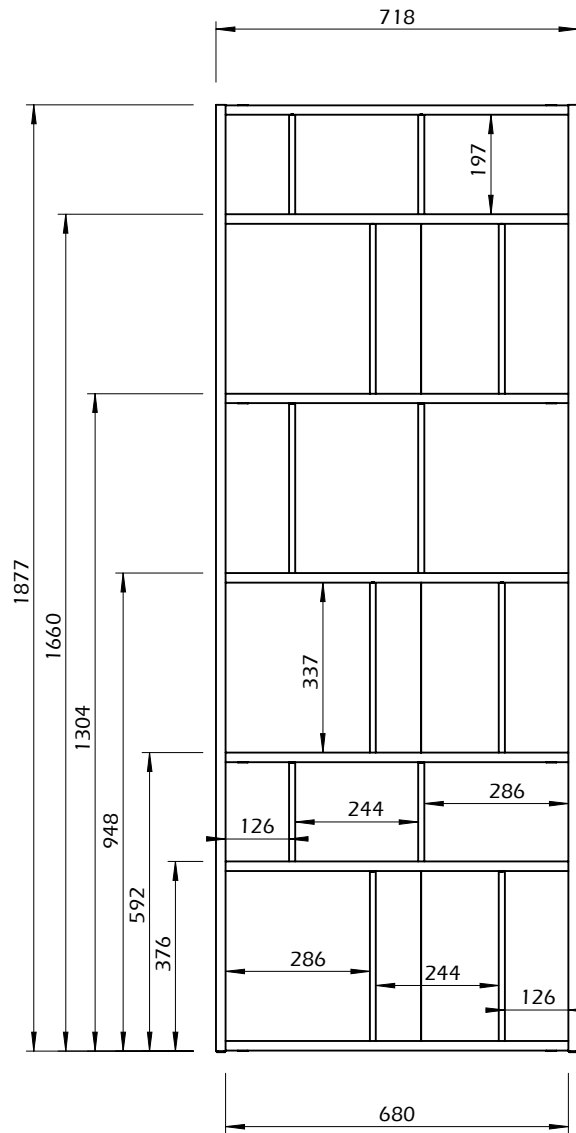

Technical Information

GROUP 72

TEMAHOME

30min

46kg