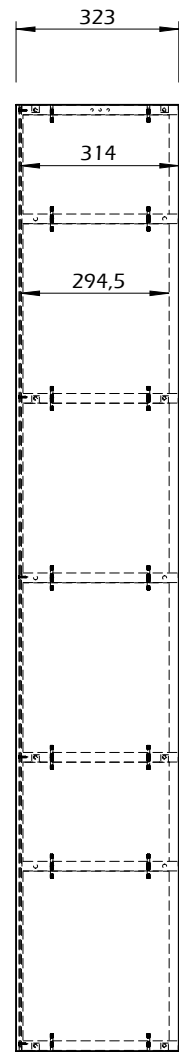

Technical Information

GROUP 72

TEMAHOME

30min

46kg