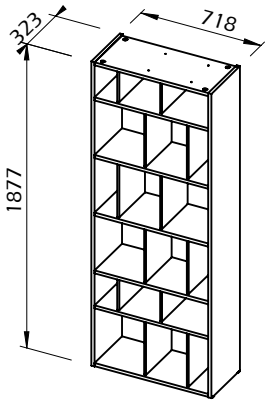

Technical Information

GROUP 72

TEMAHOME

30min

46kg