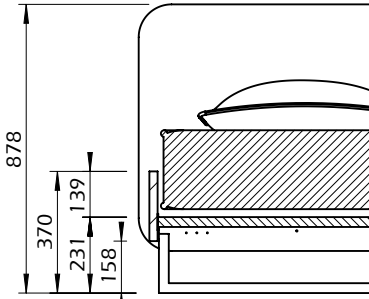

Technical Information

MARA BED STRUCTURE + ROUNDED HEADBOARD

TEMAHOME

METALIC FEET 160/180

WOODEN LEGS

350Kg