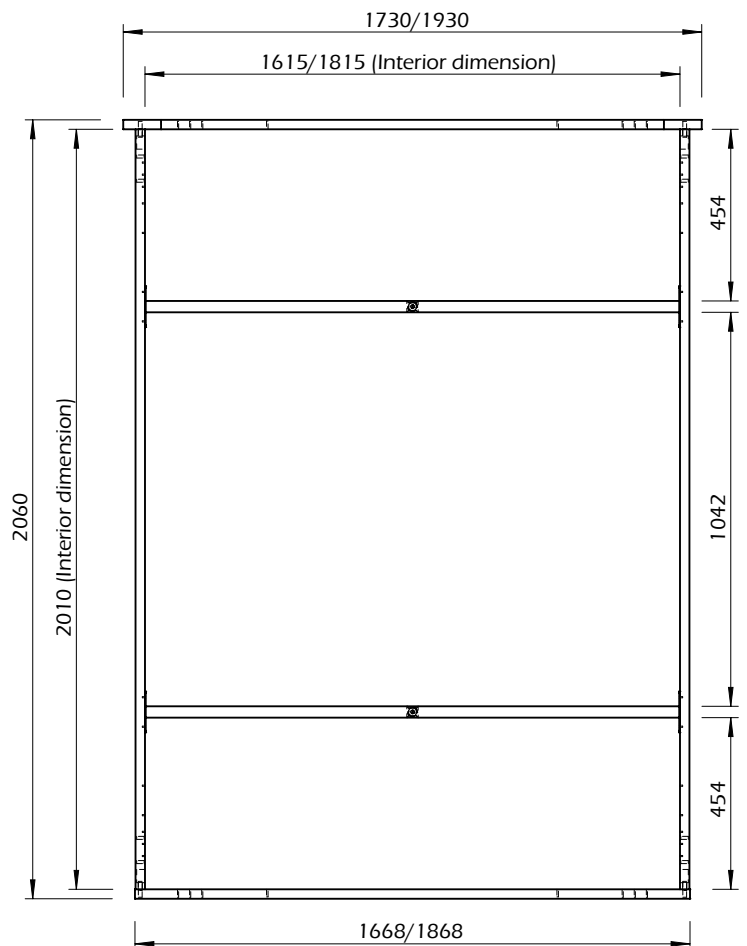

Technical Information

MARA BED STRUCTURE + ROUNDED HEADBOARD

TEMAHOME

METALIC FEET 160/180

WOODEN LEGS

350Kg