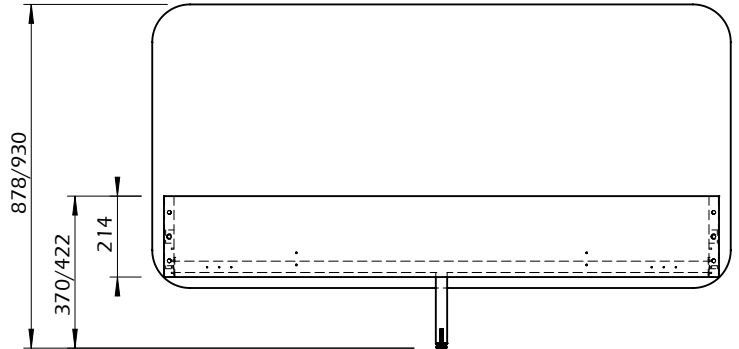

Technical Information

MARA BED STRUCTURE + ROUNDED HEADBOARD

TEMAHOME

METALIC FEET 160/180

WOODEN LEGS

350Kg