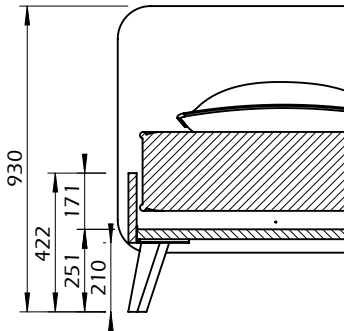

Technical Information

MARA BED STRUCTURE + ROUNDED HEADBOARD

TEMAHOME

METALIC FEET 160/180

WOODEN LEGS

350Kg