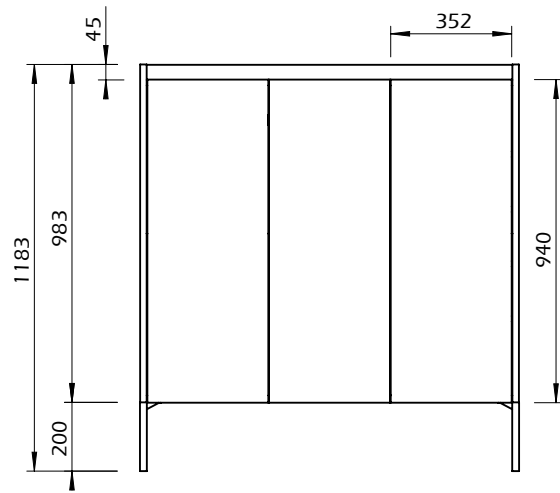

Technical Information

TEMAHOME

MARA DRESSER

WOODEN LEGS

METALIC LEGS

WOODEN LEGS

METALIC LEGS

40min

35kg