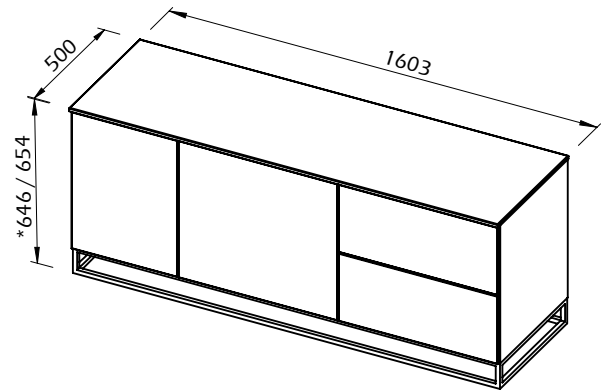

Technical Information

JOIN 160L2 - BASE

JOIN 160L2 - METALIC LEGS

MOD 40 LOW - KIT B

MOD 40 LOW - KIT B

*Diference: MDF 12mm / Marble 20mm