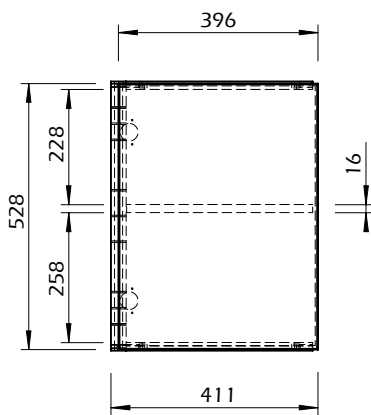

Technical Information

JOIN 160L2 - BASE

JOIN 160L2 - METALIC LEGS

MOD 40 LOW - KIT B

MOD 40 LOW - KIT B

*Diference: MDF 12mm / Marble 20mm