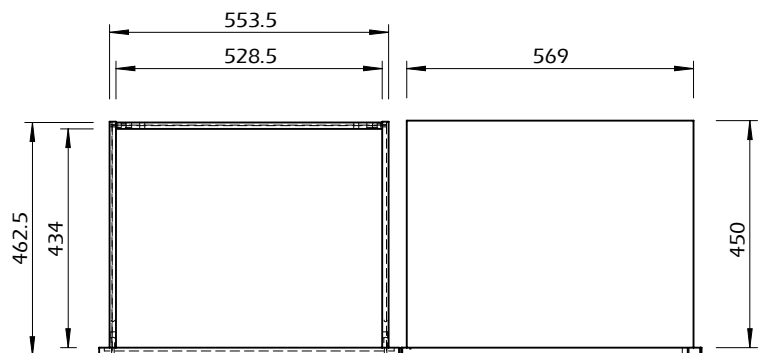

Technical Information

JOIN 160L2 - BASE

JOIN 160L2 - METALIC LEGS

MOD 40 LOW - KIT B

MOD 40 LOW - KIT B

*Diference: MDF 12mm / Marble 20mm