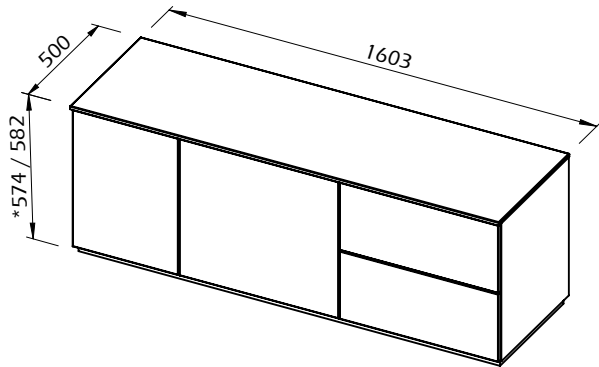

Technical Information

JOIN 160L2 - BASE

JOIN 160L2 - METALIC LEGS

MOD 40 LOW - KIT B

MOD 40 LOW - KIT B

*Diference: MDF 12mm / Marble 20mm