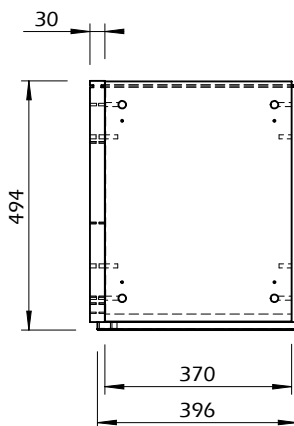

Technical Information

JOIN 160L2 - BASE

JOIN 160L2 - METALIC LEGS

MOD 40 LOW - KIT B

MOD 40 LOW - KIT B

*Diference: MDF 12mm / Marble 20mm