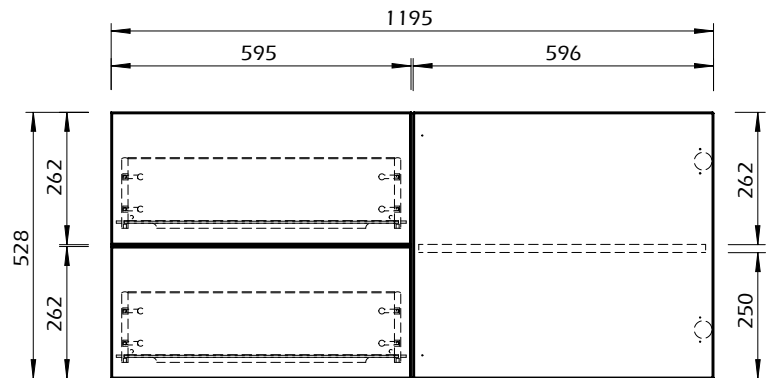

Technical Information

JOIN 160L2 - BASE

JOIN 160L2 - METALIC LEGS

MOD 40 LOW - KIT B

MOD 40 LOW - KIT B

*Diference: MDF 12mm / Marble 20mm