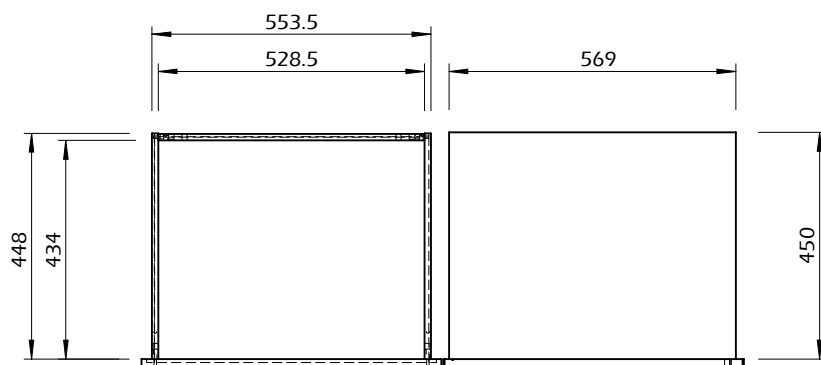

Technical Information

JOIN 120H2 - BASE

JOIN 120H2 - METALIC LEGS

*Diference: MDF 12mm / Marble 20mm