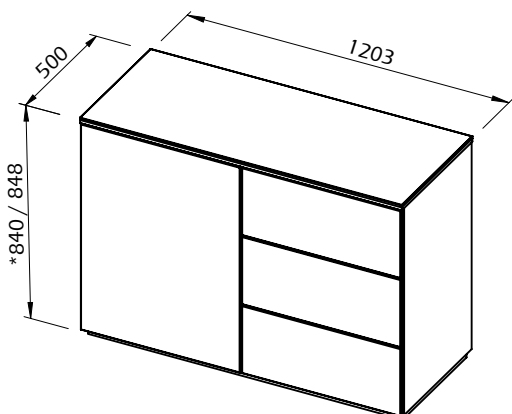

Technical Information

JOIN 120H2 - BASE

JOIN 120H2 - METALIC LEGS

*Diference: MDF 12mm / Marble 20mm