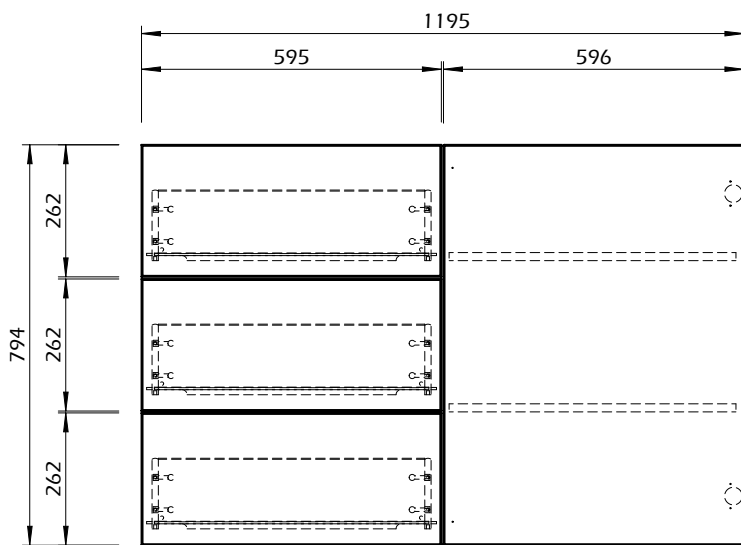

Technical Information

JOIN 120H2 - BASE

JOIN 120H2 - METALIC LEGS

*Diference: MDF 12mm / Marble 20mm