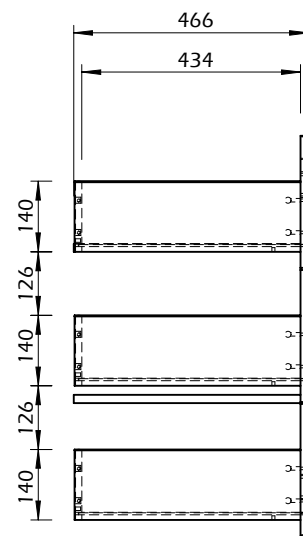

Technical Information

JOIN 120H2 - BASE

JOIN 120H2 - METALIC LEGS

*Diference: MDF 12mm / Marble 20mm