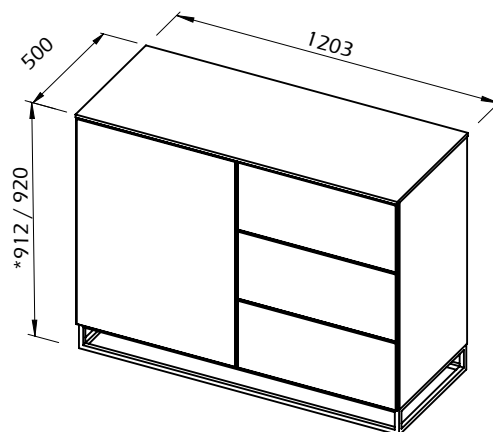

Technical Information

JOIN 120H2 - BASE

JOIN 120H2 - METALIC LEGS

*Diference: MDF 12mm / Marble 20mm