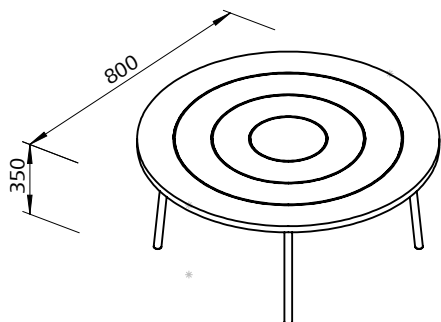

Technical Information

MESA DE CENTRO 80 - PLY

10min

10kg