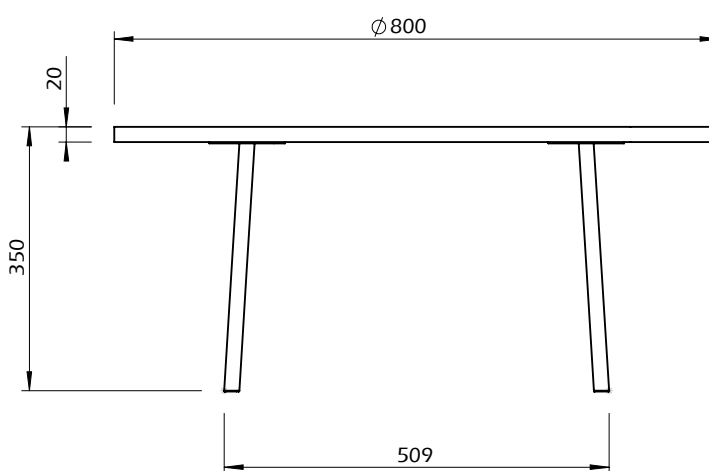

Technical Information

MESA DE CENTRO 80 - PLY

10min

10kg