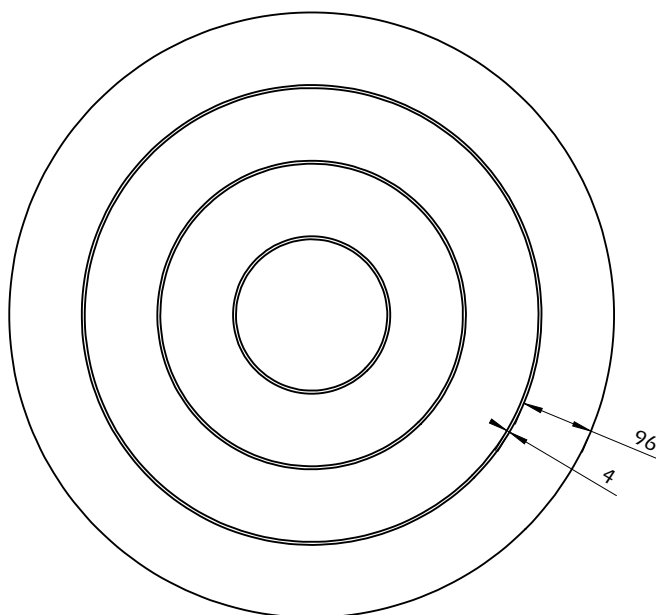

Technical Information

MESA DE CENTRO 80 - PLY

10min

10kg