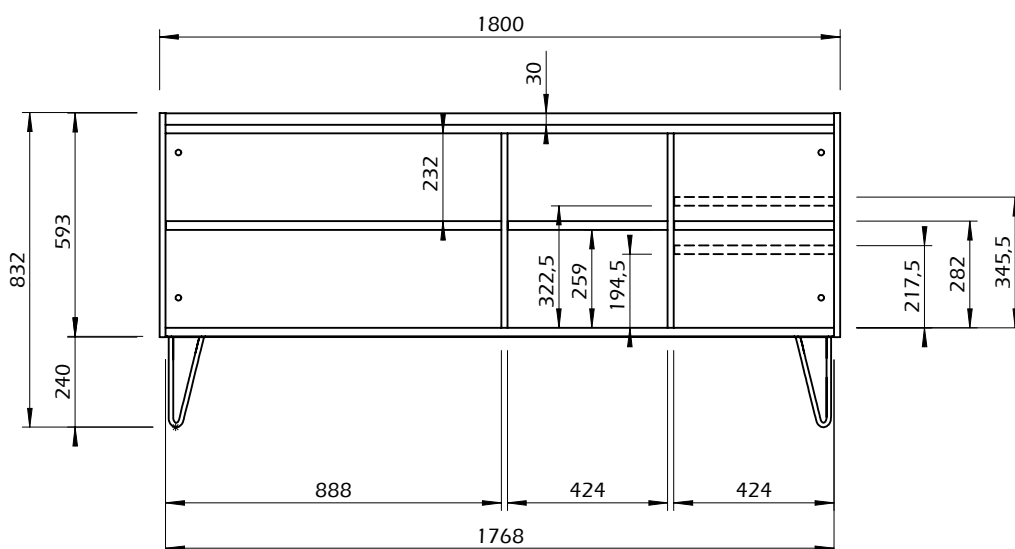

Technical Information

APARADOR NINA

40min

30kg