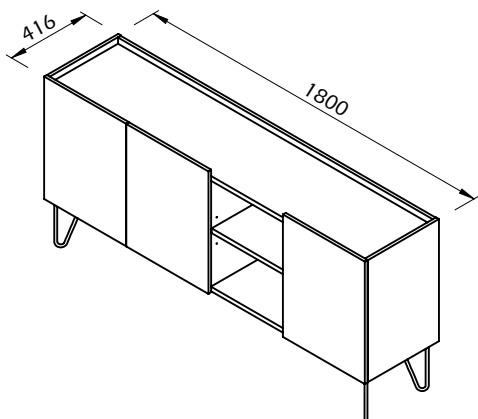

Technical Information

APARADOR NINA

40min

30kg