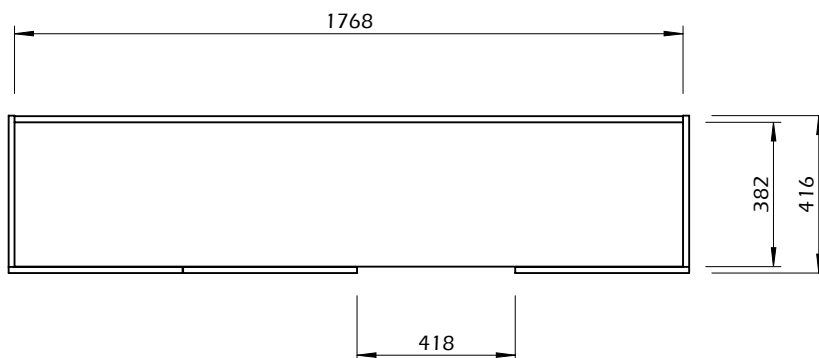

Technical Information

APARADOR NINA

40min

30kg