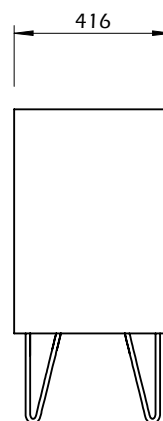

Technical Information

APARADOR NINA

40min

30kg