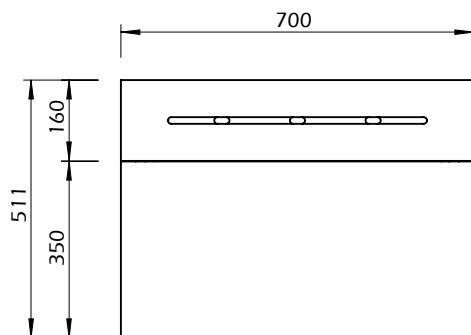

Technical Information

TEMAHOME

SPACE

60min

20kg