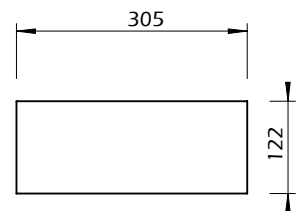

Technical Information

TEMAHOME

SPACE

60min

20kg