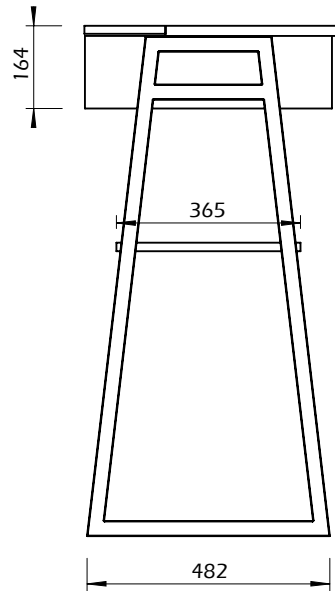

Technical Information

TEMAHOME

SPACE

60min

20kg