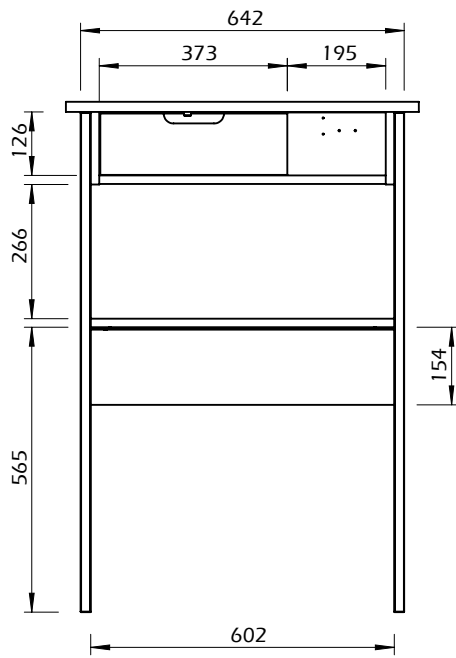

Technical Information

TEMAHOME

SPACE

60min

20kg