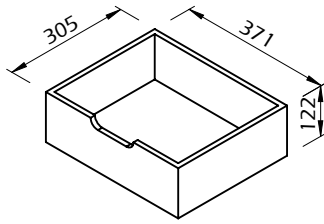

Technical Information

TEMAHOME

SPACE

60min

20kg