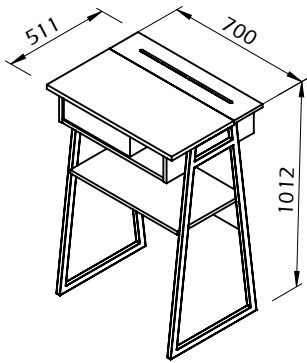

Technical Information

TEMAHOME

SPACE

60min

20kg