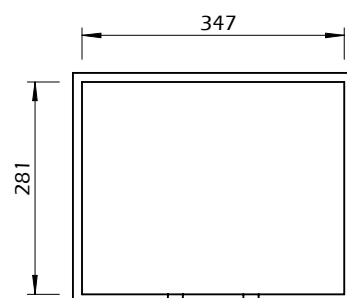

Technical Information

TEMAHOME

SPACE

60min

20kg