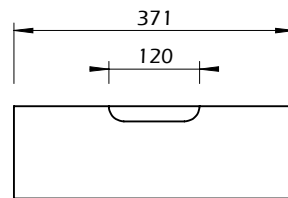

Technical Information

TEMAHOME

SPACE

60min

20kg