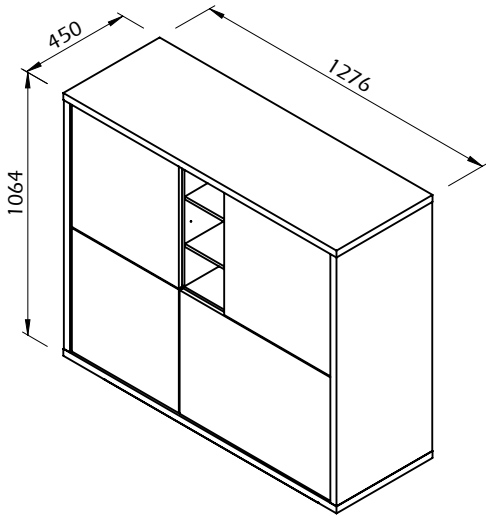

Technical Information

TEMAHOME

NICHE

60min

60kg