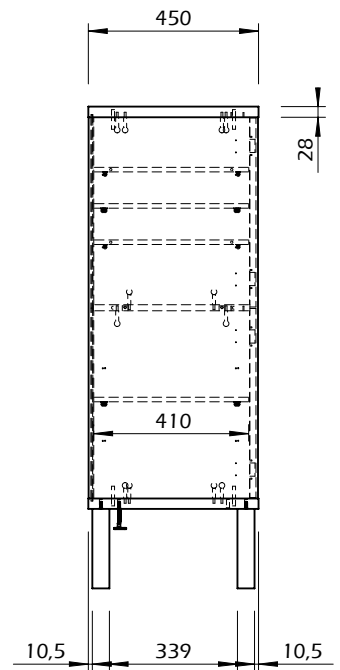

Technical Information

TEMAHOME

NICHE

60min

60kg