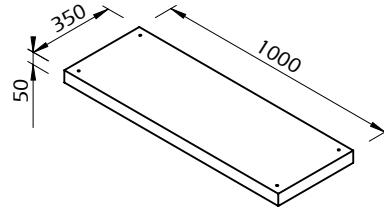

Technical Information

TEMAHOME

NICHE

60min

60kg