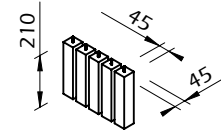

Technical Information

TEMAHOME

NICHE

60min

60kg