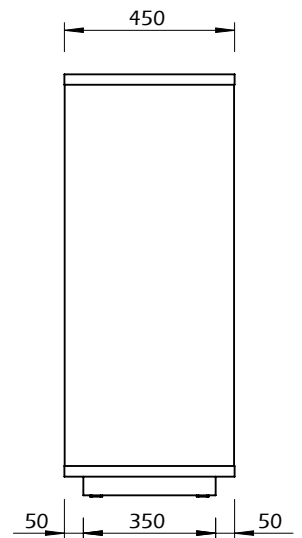

Technical Information

TEMAHOME

NICHE

60min

60kg