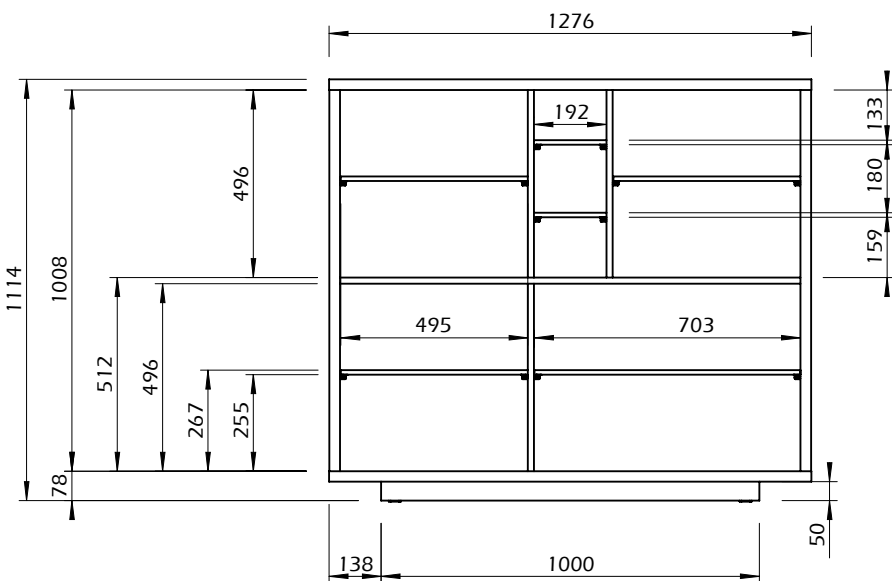

Technical Information

TEMAHOME

NICHE

60min

60kg