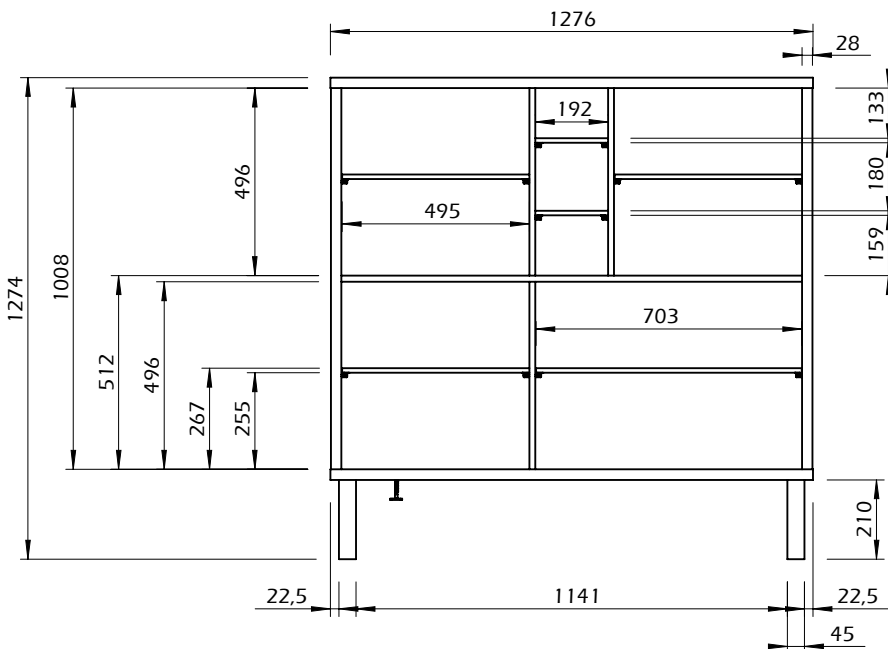

Technical Information

TEMAHOME

NICHE

60min

60kg