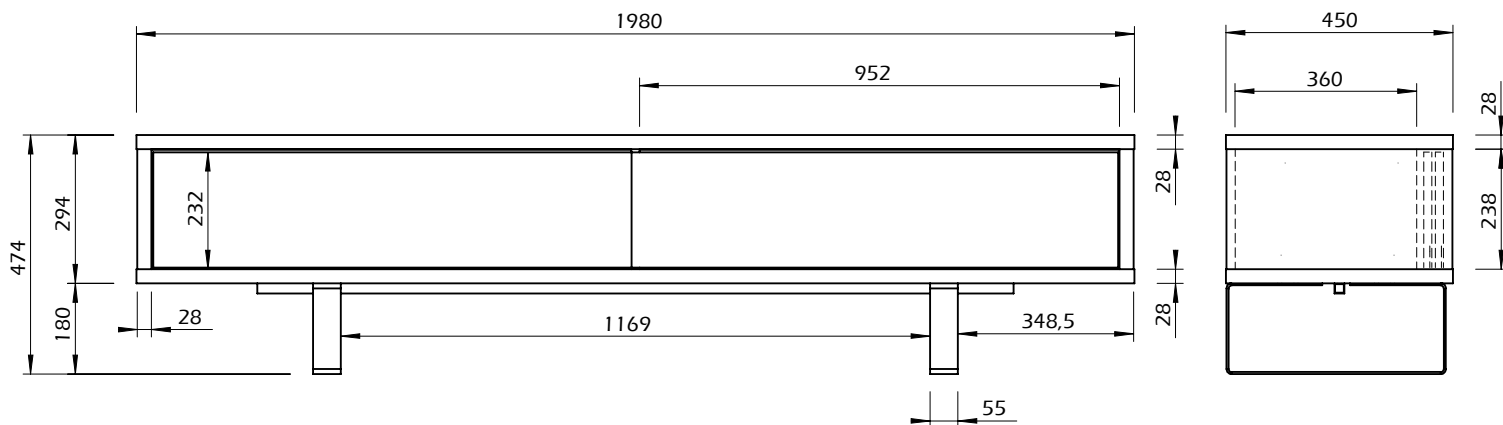

Technical Information

SLIDE

30min

68kg