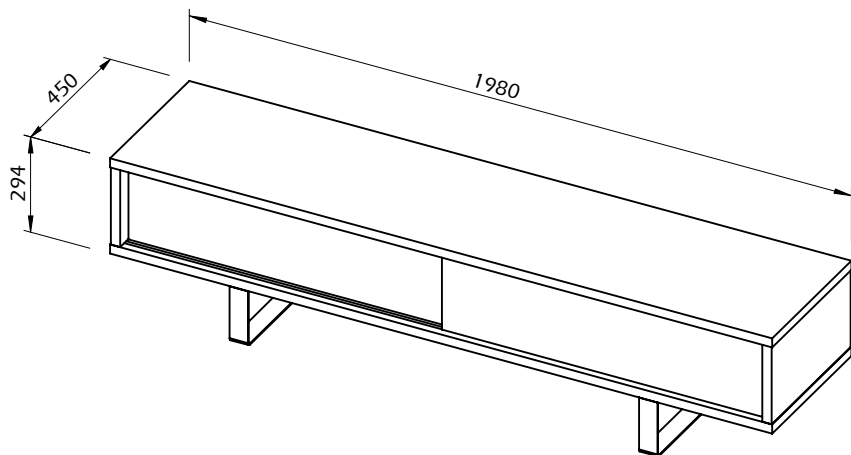

Technical Information

SLIDE

30min

68kg