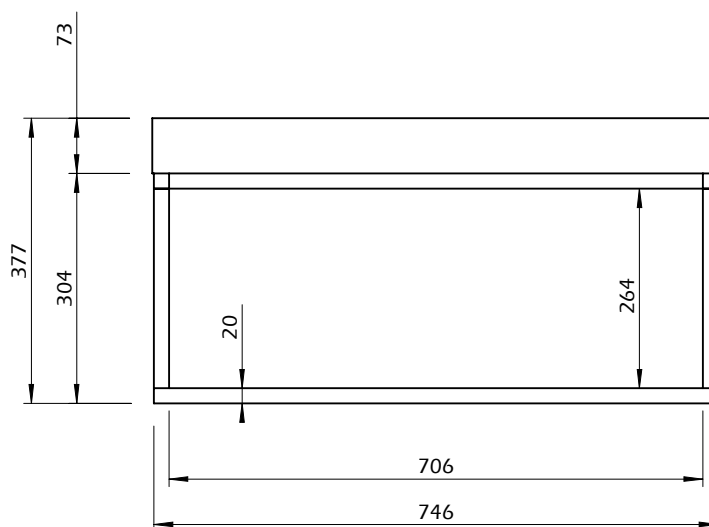

Technical Information

PETRA 75x75

TEMAHOME

10min

15kg