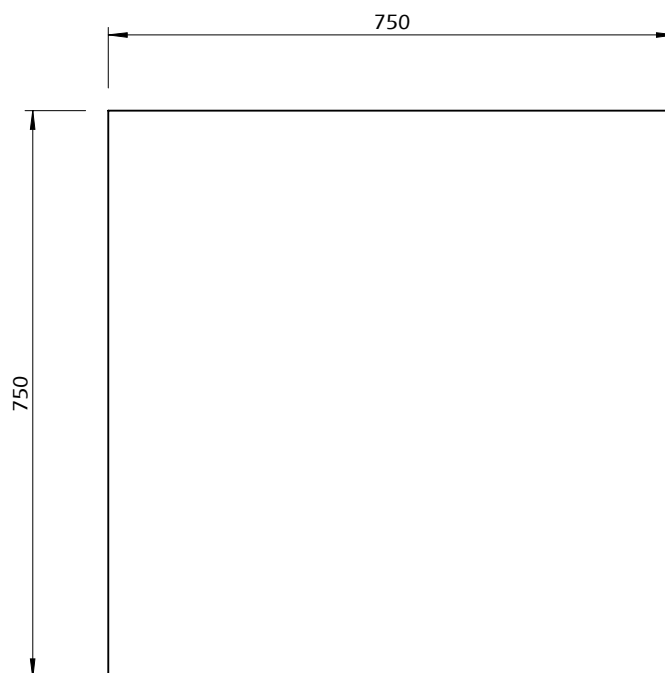

Technical Information

PETRA 75x75

TEMAHOME

10min

15kg