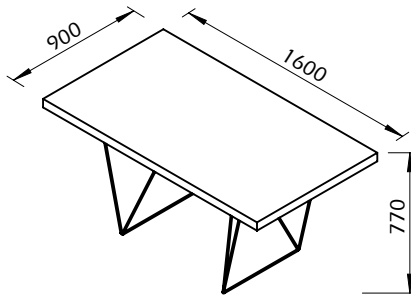

Technical Information

MULTI TRESTLES 160

OPTION 1

OPTION 2

OPTION 1

OPTION 2

20min

25kg