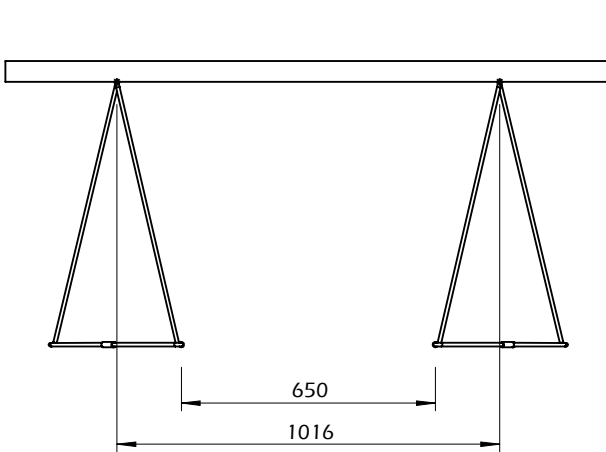

Technical Information

MULTI TRESTLES 160

OPTION 1

OPTION 2

OPTION 1

OPTION 2

20min

25kg