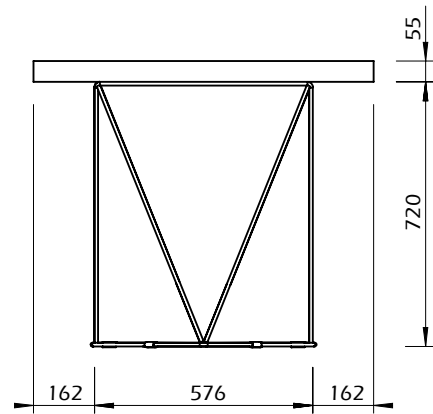

Technical Information

MULTI TRESTLES 160

OPTION 1

OPTION 2

OPTION 1

OPTION 2

20min

25kg