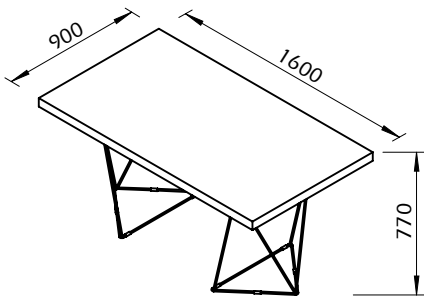

Technical Information

MULTI TRESTLES 160

OPTION 1

OPTION 2

OPTION 1

OPTION 2

20min

25kg