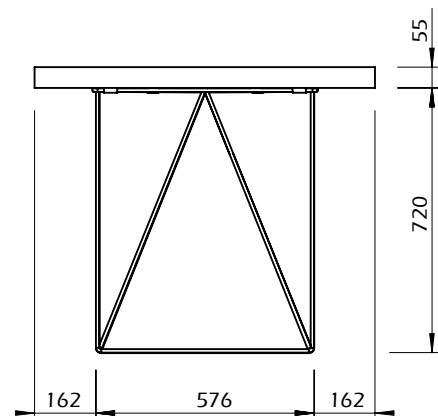

Technical Information

MULTI TRESTLES 160

OPTION 1

OPTION 2

OPTION 1

OPTION 2

20min

25kg