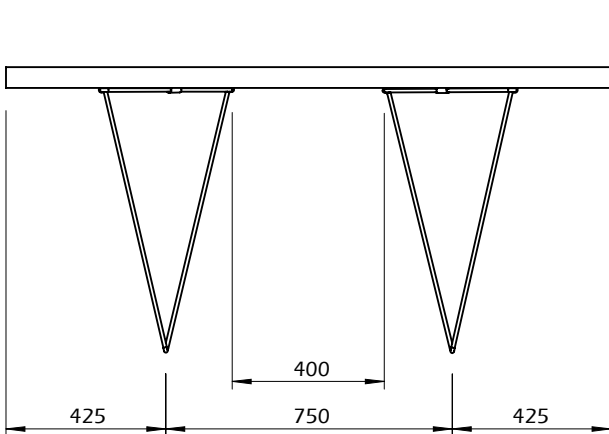

Technical Information

MULTI TRESTLES 160

OPTION 1

OPTION 2

OPTION 1

OPTION 2

20min

25kg