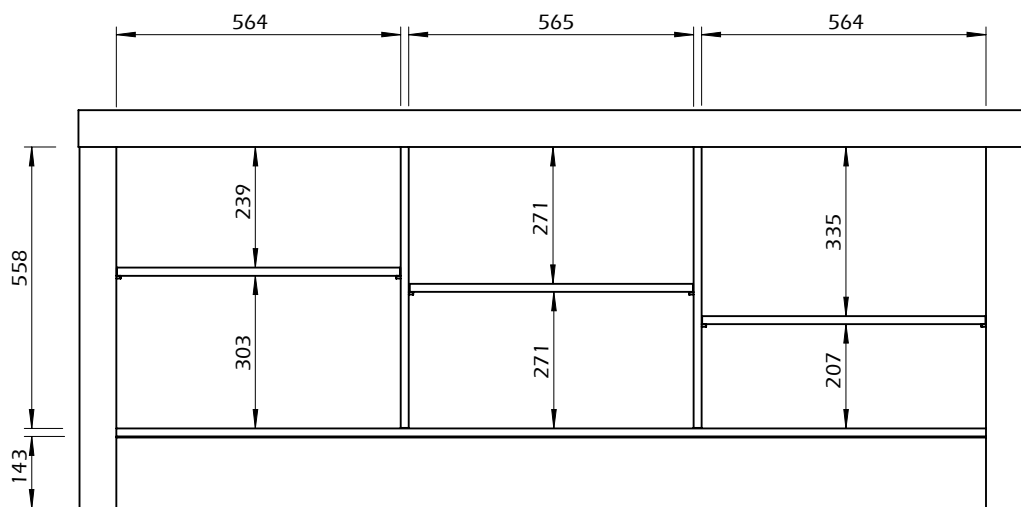

# Technical Information

KOBE

60min

60kg