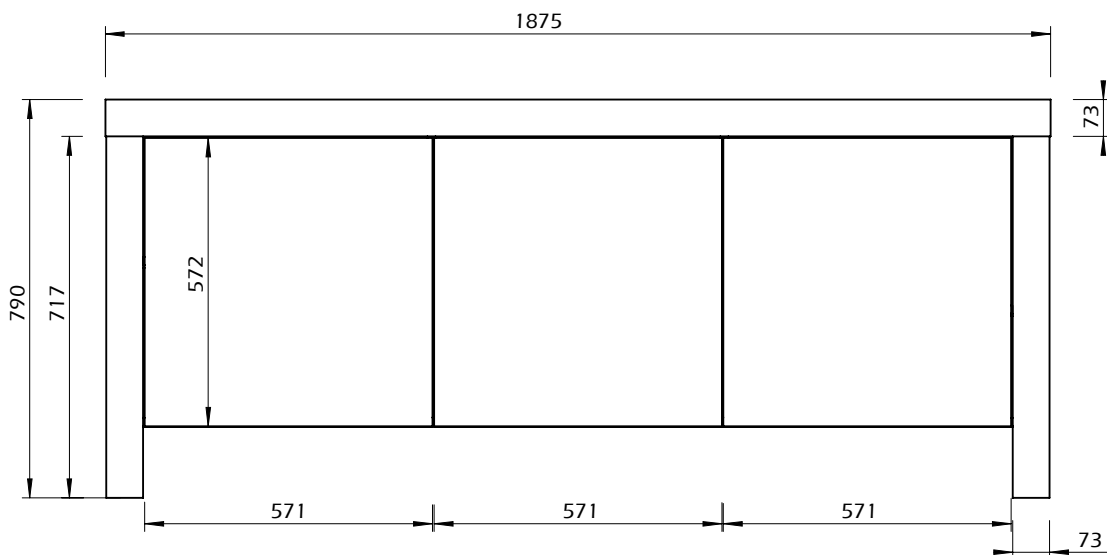

# Technical Information

KOBE

60min

60kg