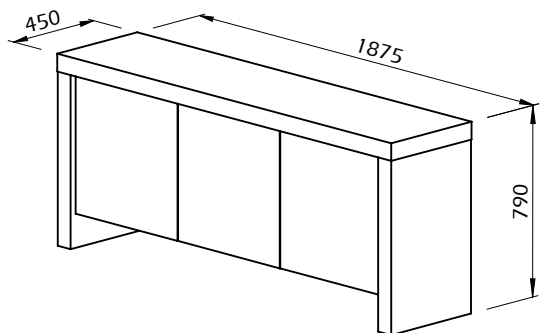

# Technical Information

KOBE

60min

60kg