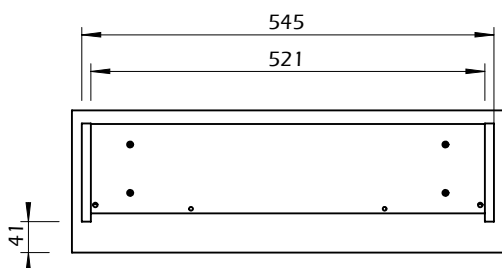

Technical Information

TEMAHOME

KOBE

60min

60kg