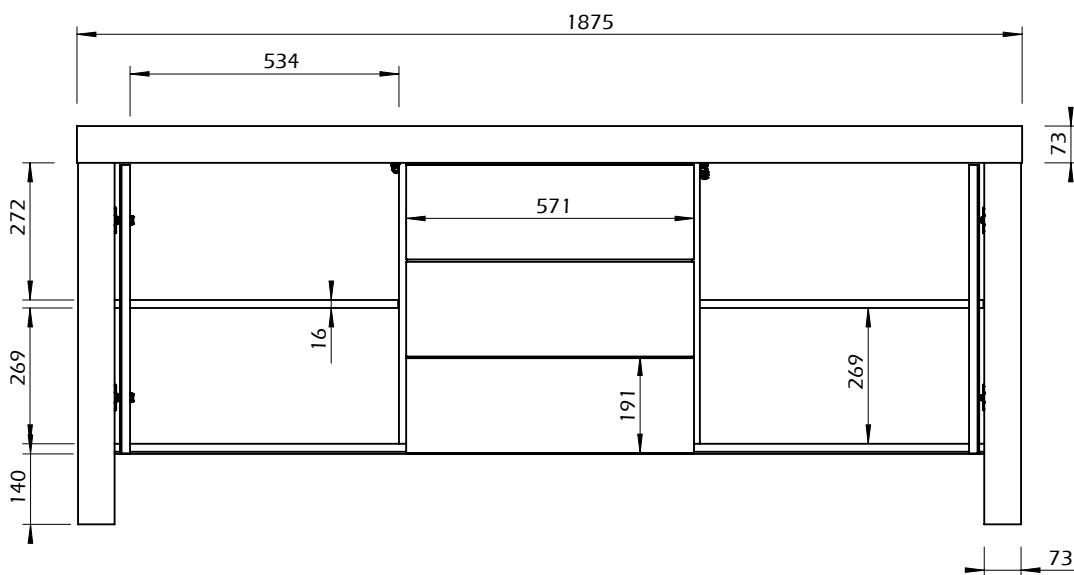

Technical Information

TEMAHOME

KOBE

60min

60kg