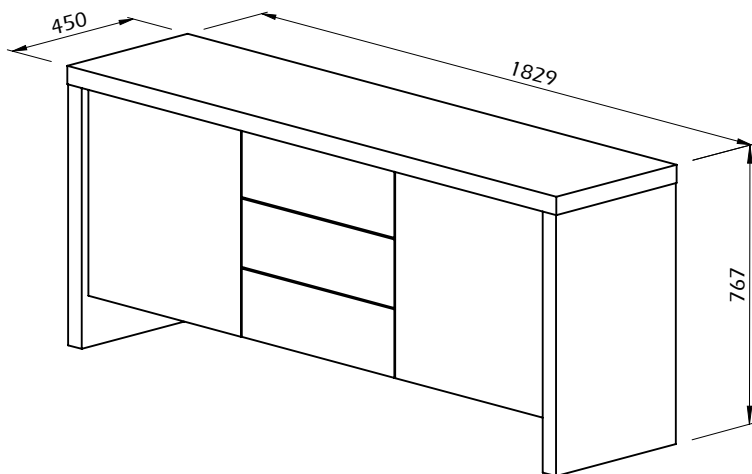

Technical Information

TEMAHOME

KOBE

60min

60kg