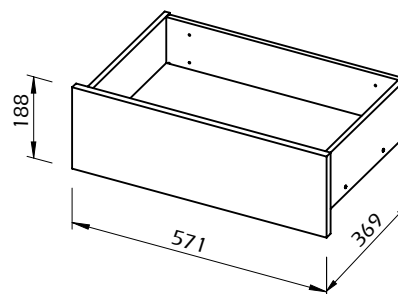

Technical Information

TEMAHOME

KOBE

60min

60kg