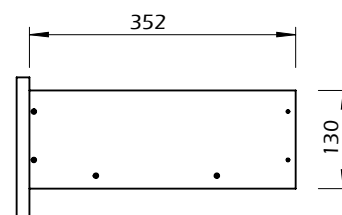

Technical Information

TEMAHOME

KOBE

60min

60kg