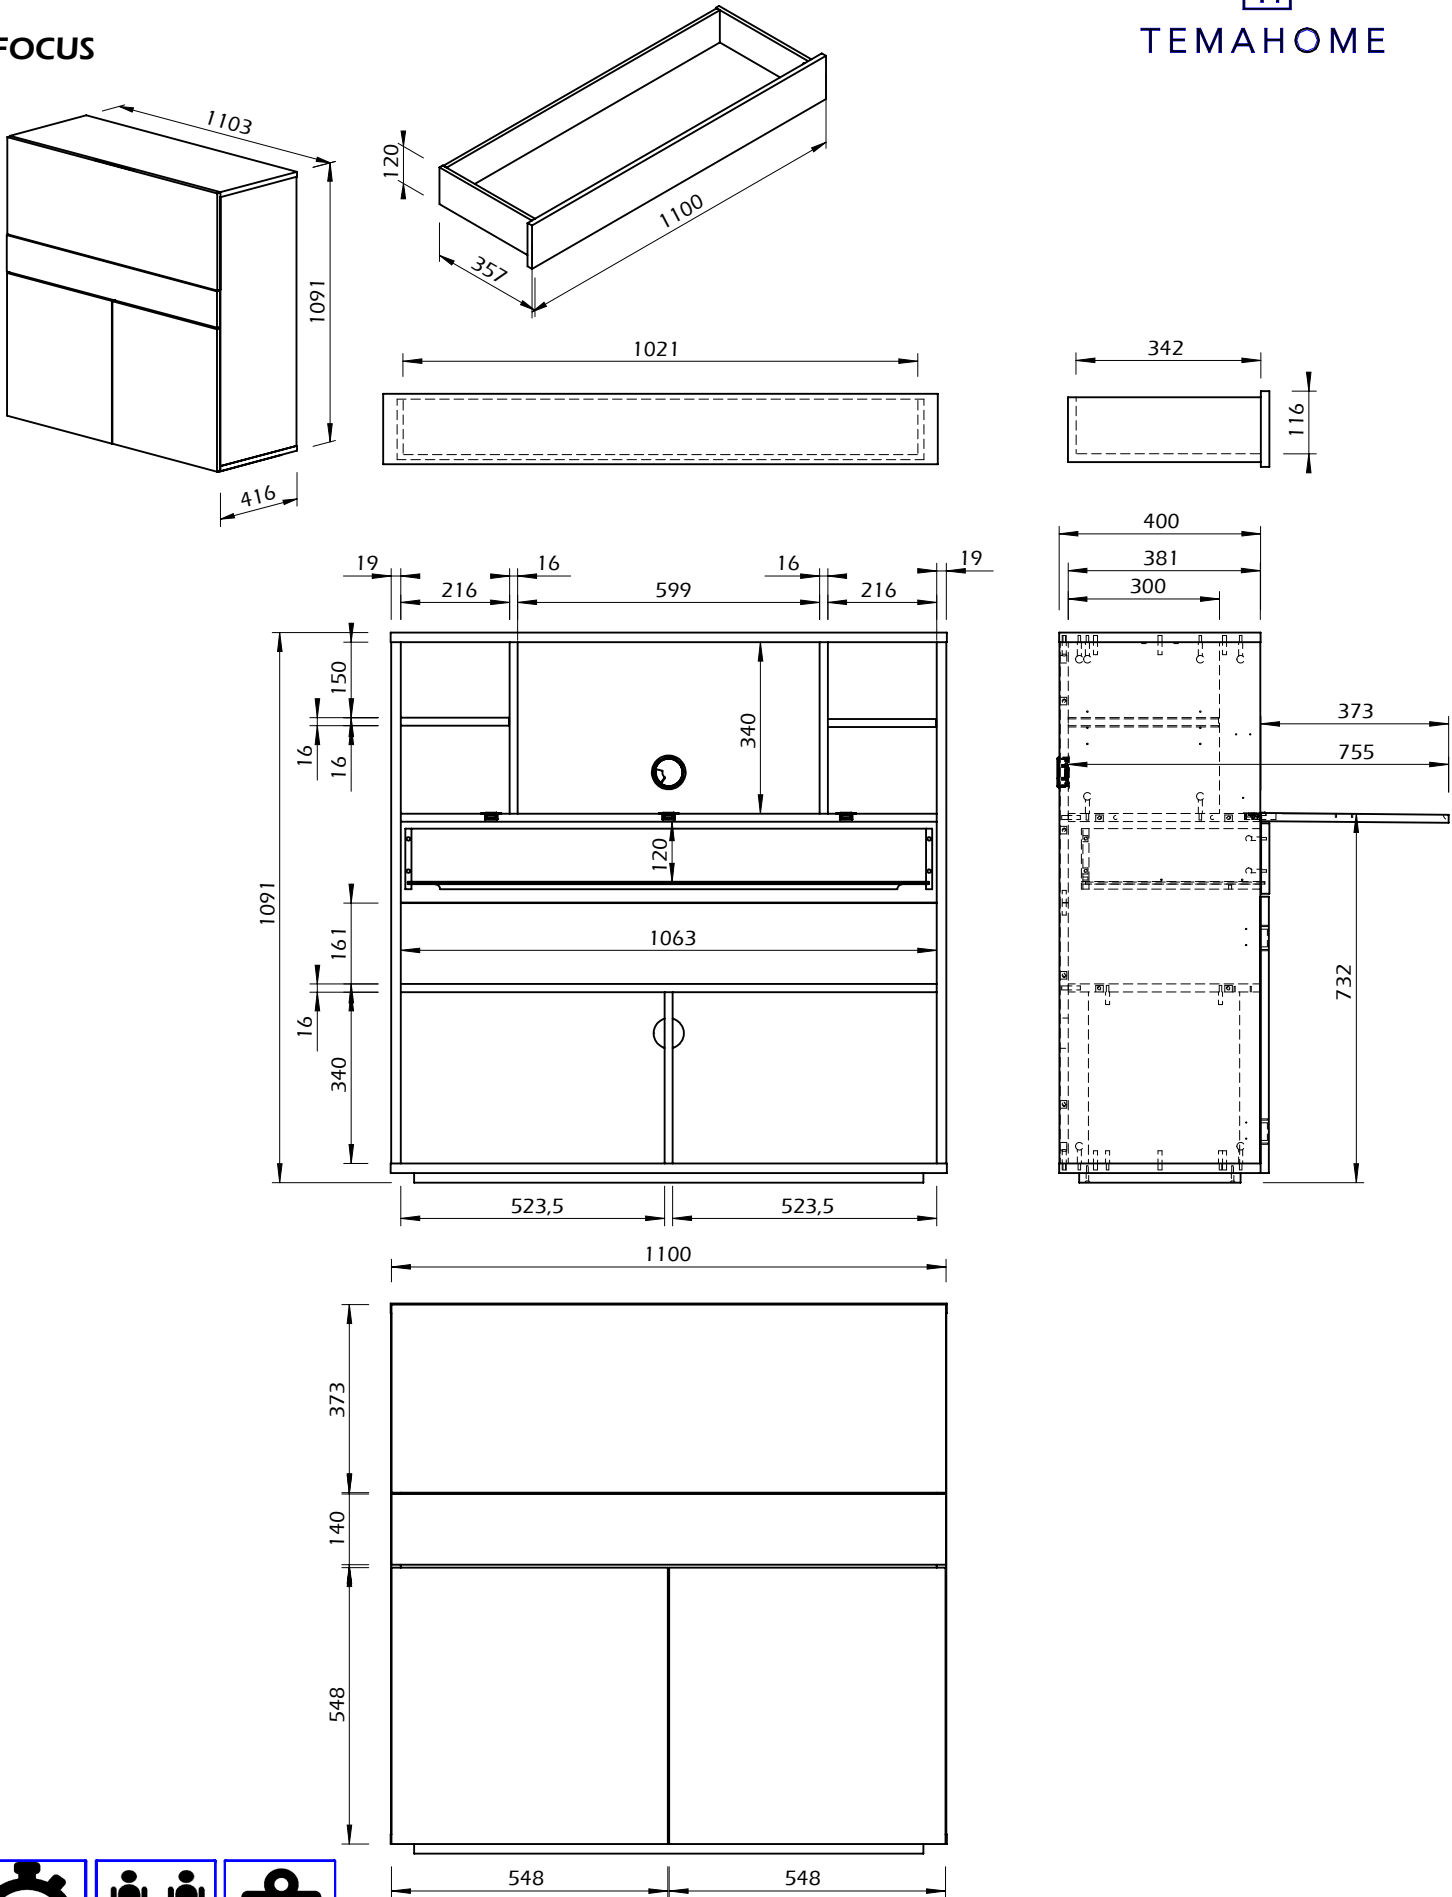

Technical Information

TEMAHOME

FOCUS

45min

50kg