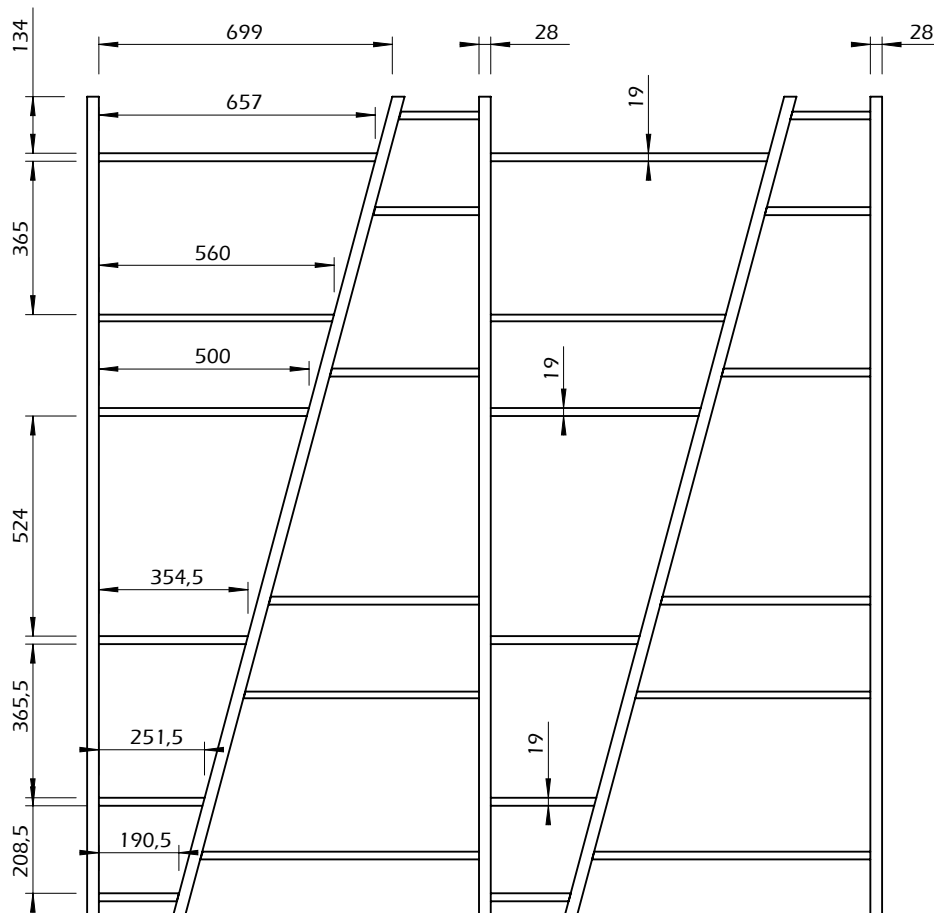

# Technical Information

DELTA 004

60min

120kg