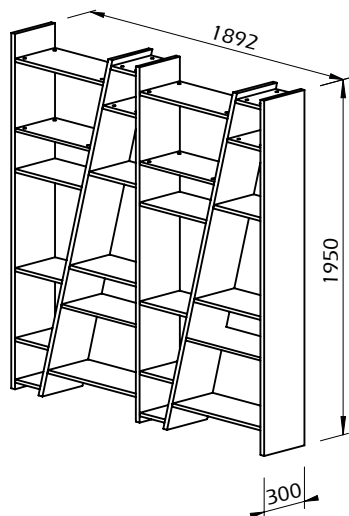

# Technical Information

DELTA 004

60min

120kg