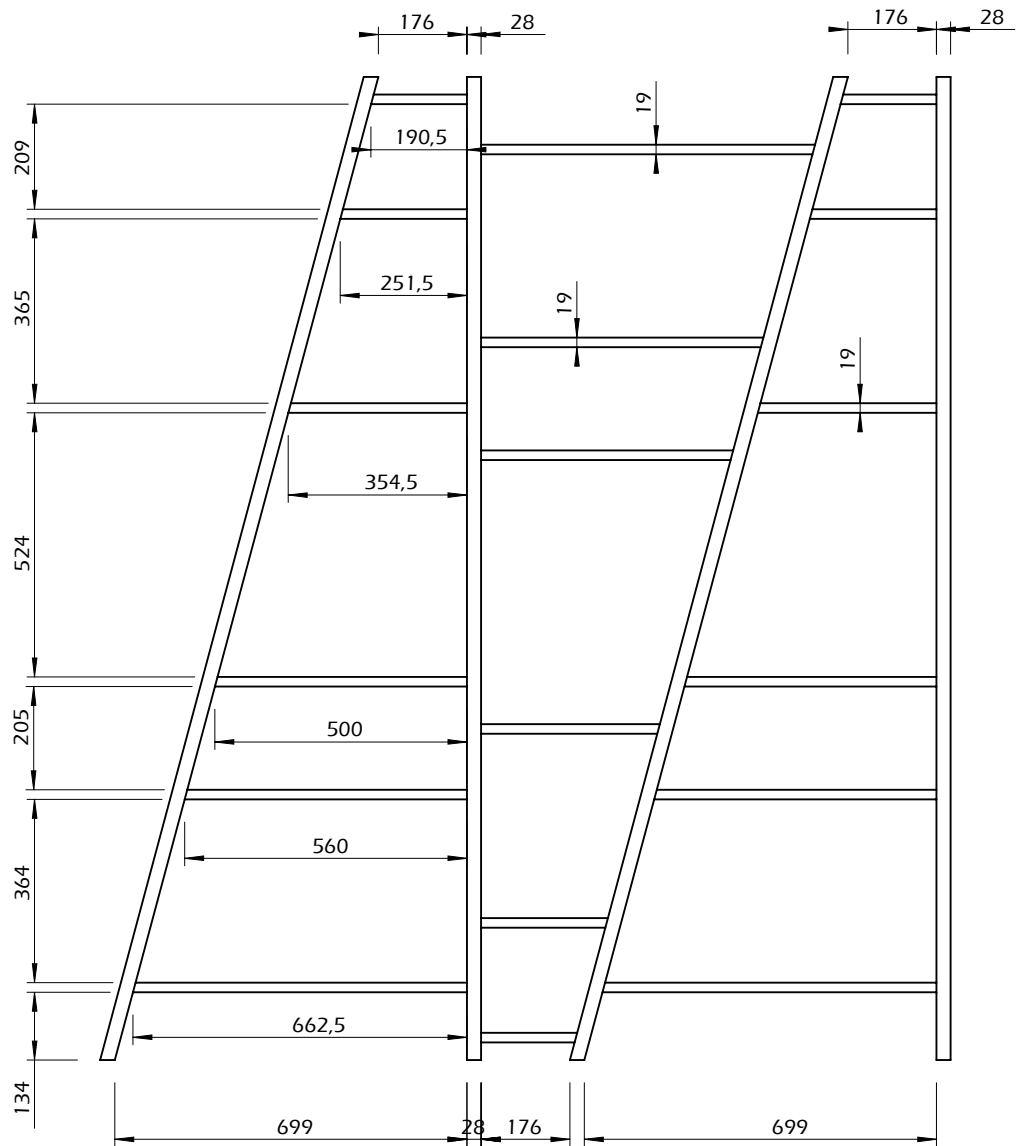

Technical Information

DELTA 003

TEMAHOME

40min

90kg