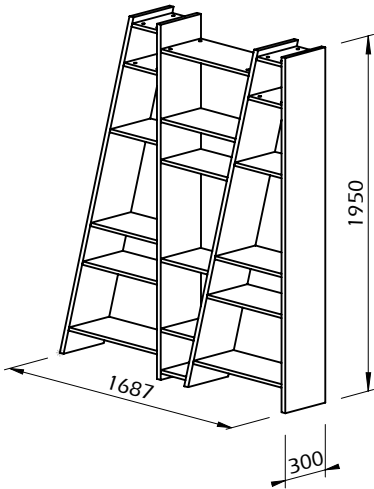

Technical Information

DELTA 003

TEMAHOME

40min

90kg