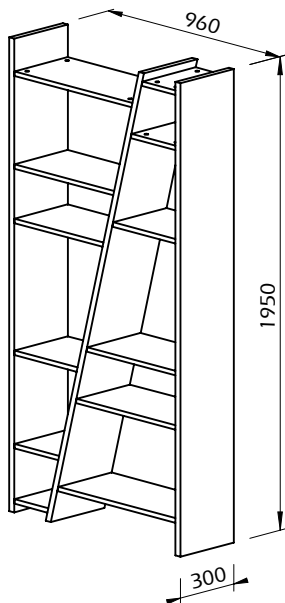

Technical Information

DELTA 002

30min

60kg