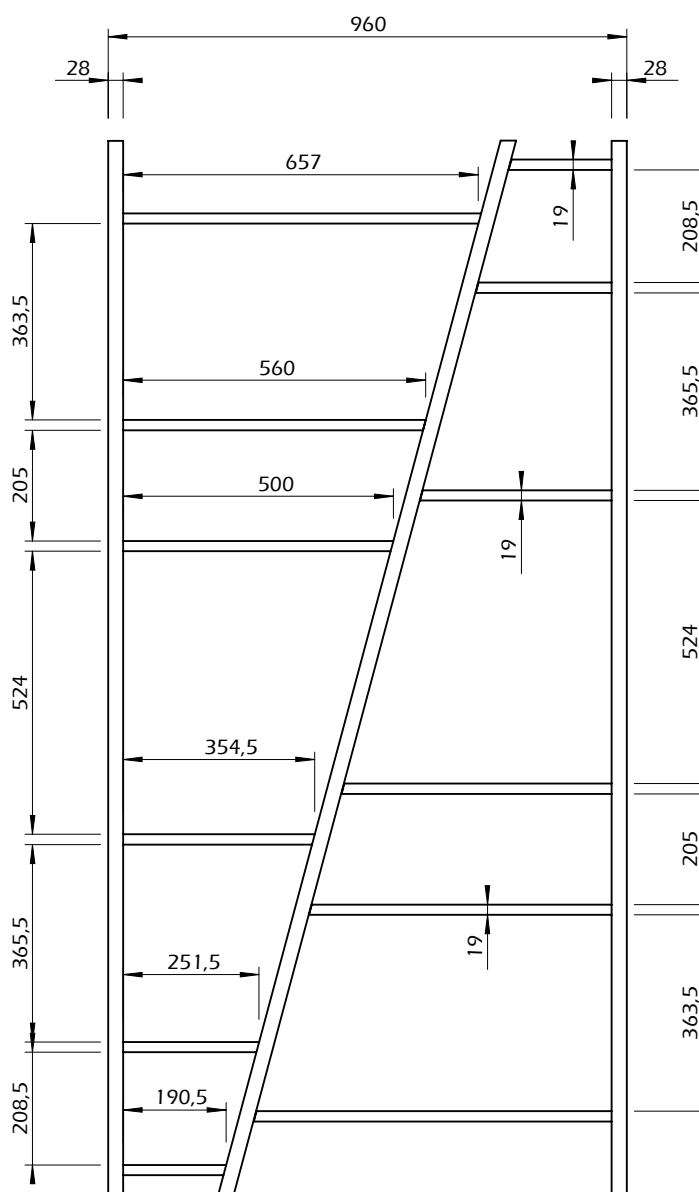

Technical Information

DELTA 002

30min

60kg