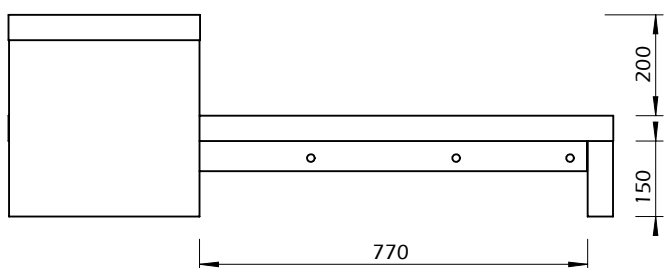

Technical Information

CLIFF 120

30min

50kg