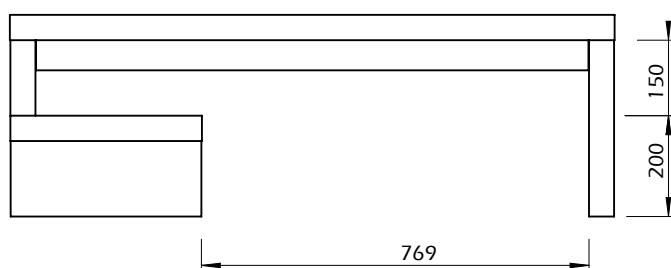

Technical Information

CLIFF 120

30min

50kg