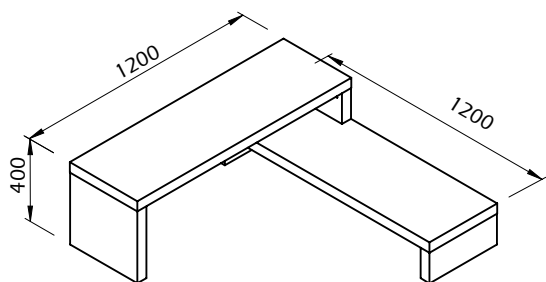

Technical Information

CLIFF 120

30min

50kg