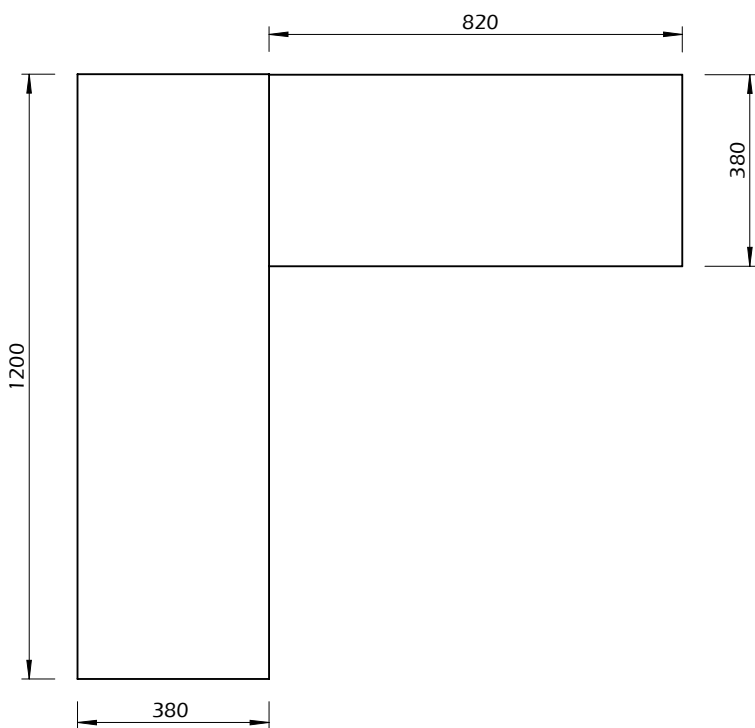

Technical Information

CLIFF 120

30min

50kg