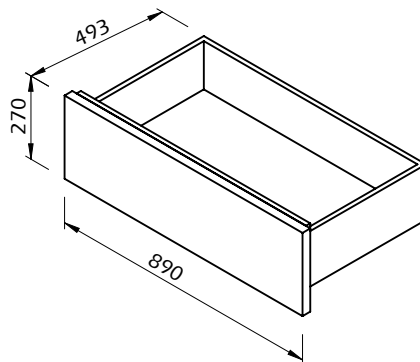

Technical Information

AURORA

40min

75kg