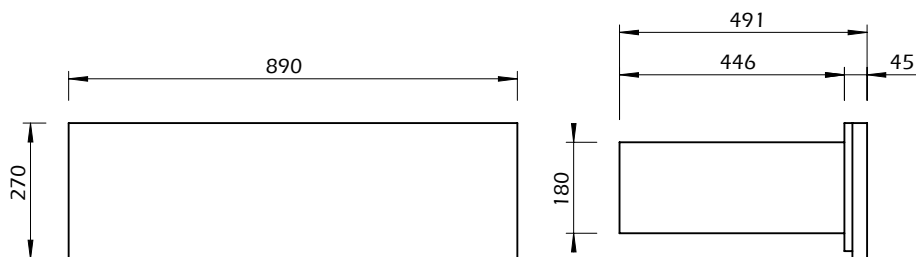

Technical Information

AURORA

40min

75kg