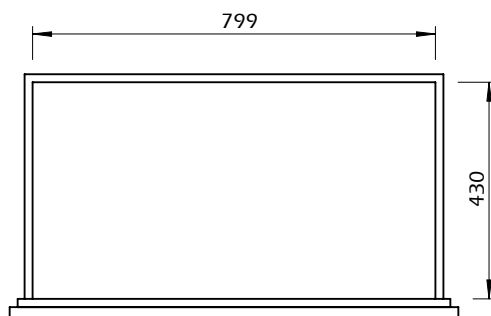

Technical Information

AURORA

40min

75kg