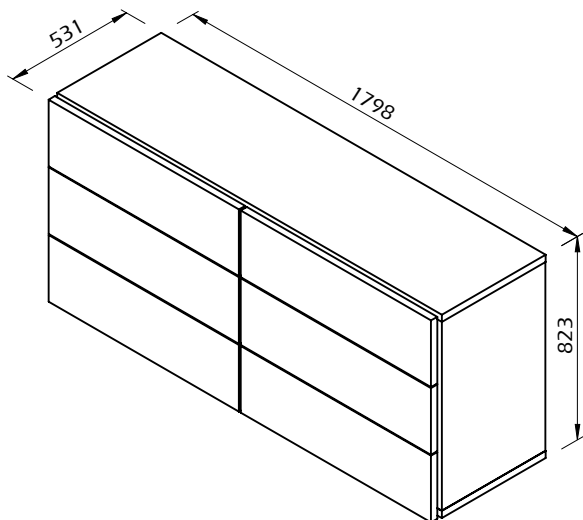

Technical Information

AURORA

40min

75kg